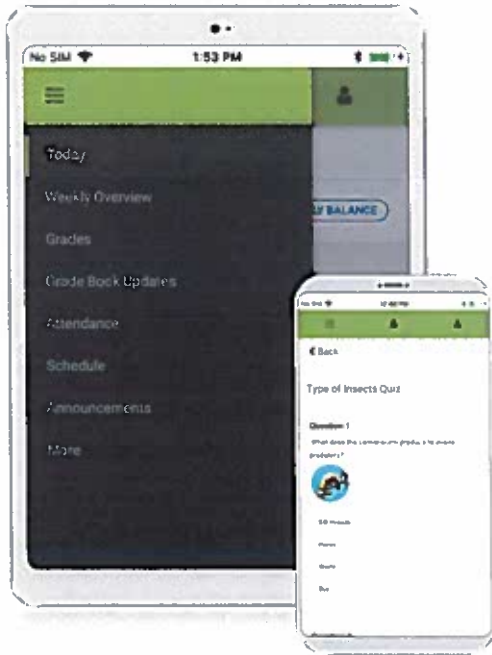

Parents & Students, information is at your fingertips.

Access on the Web Campus Student and Campus Parent

Campus Student and Campus Parent are designed to provide real-time access to student information. The easy-to-use design displays what is currently happening in the classroom so you can understand, monitor, and participate in the educational process.

- » Announcements
- » Assignments
- » Attendance
- » Grades
- » Schedules

AND

Download the Mobile App Campus Student and Campus Parent

Announcements

Quickly see district announcements as they are posted.

Assignments

Browse assignments by specific class or due date.

Attendance

Review attendance events in summary and detail form.

Grades

Immediate access to grades as they are posted.

Schedule

Review schedule from anywhere, at any time.